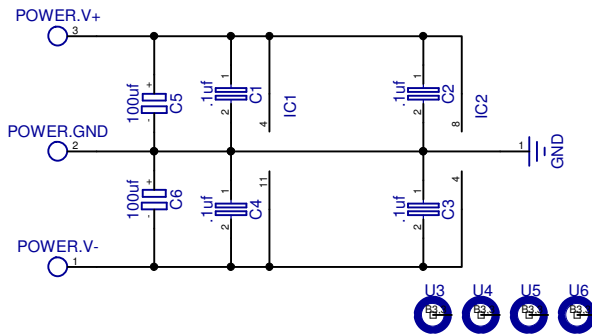

Copyright 2007				Ballsie Balanced to Single Ended Converter			
				Russ White - Twisted Pear Audio			
SIZE	FSCM NO.	DWG NO.		REV			
SCALE				Sheet 1			