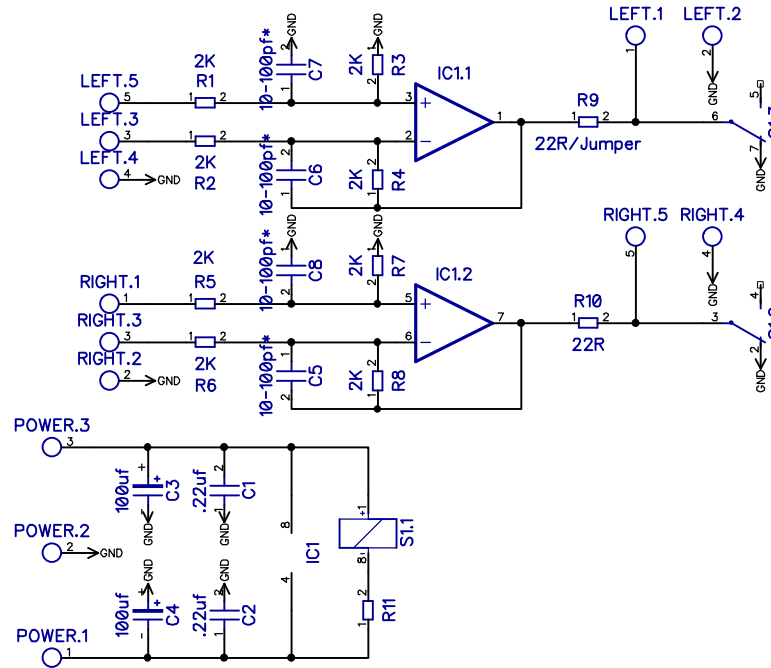

2

1

C5-8 can possibly be omitted. Try without them.

B

B

A

A

Twisted Pear Audio	Ballsie Lite A Balanced to Single Ended converter/Line Stage.		
	Russ White		
Copyright 2009	SIZE	FSCM NO.	DWG NO.
DIY Use Only	SCALE	Sheet 1	

2

1