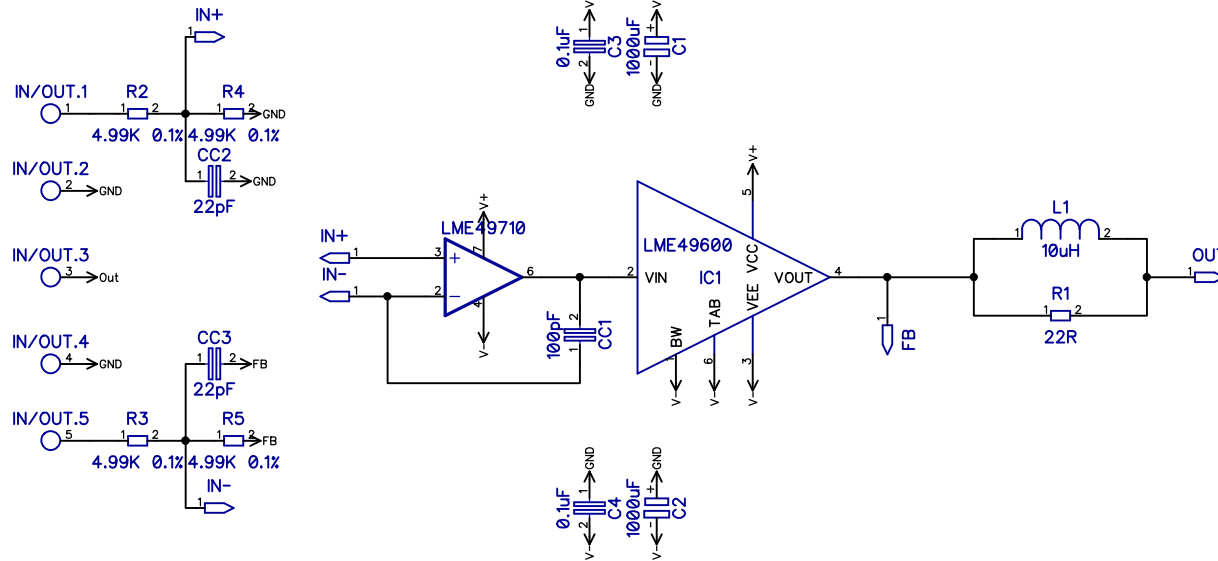

2

1

B

B

A

A

2

1

Twisted Pear Audio		Ventus - Headphone Amplifier / Line Driver		
		Russ White		
DIY Use Only	SIZE	FSCM NO.	DWG NO.	REV 1.0
Copyright 2009	SCALE	Sheet 1		