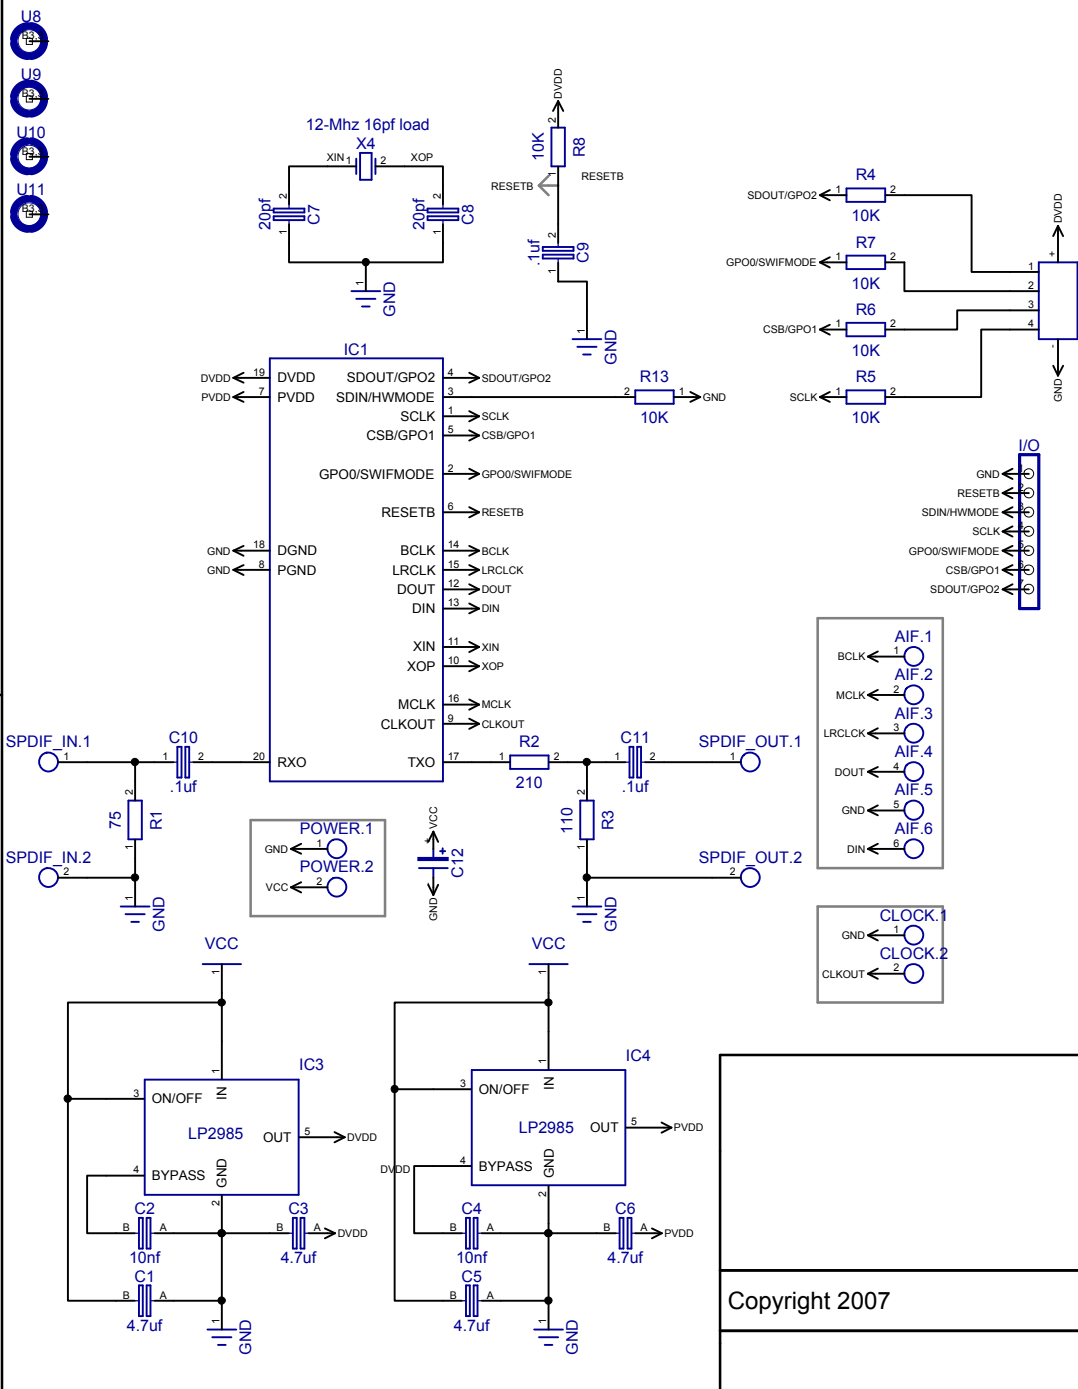

2

1

B

B

A

A

Opus WM8804 receiver Module			
Russ White - Twisted Pear Audio			
Copyright 2007	SIZE	FSCM NO.	DWG NO.
	SCALE		REV 2
Sheet 1			

2