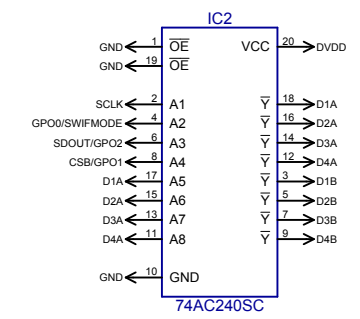

2

1

B

B

A

A

Opus WM8804 receiver Module			
Russ White - Twisted Pear Audio			
Copyright 2007	SIZE	FSCM NO.	DWG NO.
	SCALE		REV 2
Sheet 1			

2