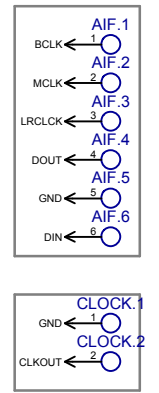

2

1

B

B

A

A

Opus WM8804 receiver Module			
Russ White - Twisted Pear Audio			
Copyright 2007	SIZE	FSCM NO.	DWG NO.
	SCALE		REV 2
Sheet 1			

2