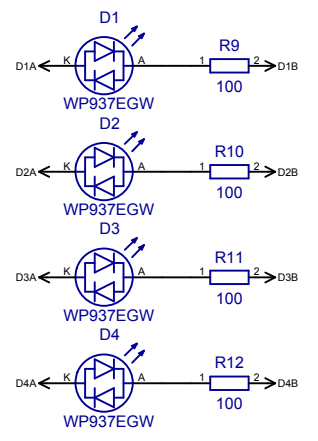

2

1

B

B

A

A

Opus WM8804 receiver Module			
Russ White - Twisted Pear Audio			
Copyright 2007	SIZE	FSCM NO.	DWG NO.
	SCALE		REV 2
Sheet 1			

2