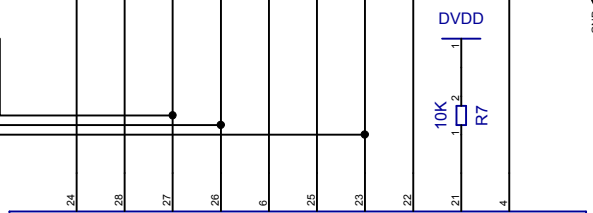

2

1

Jumpers

Controller

Digital In

Analog Out

OPUS Modular, DAC			
Russ White			
Copyright 2007	SIZE	FSCM NO.	DWG NO.
DIY Use Only	SCALE	Sheet 1	

2