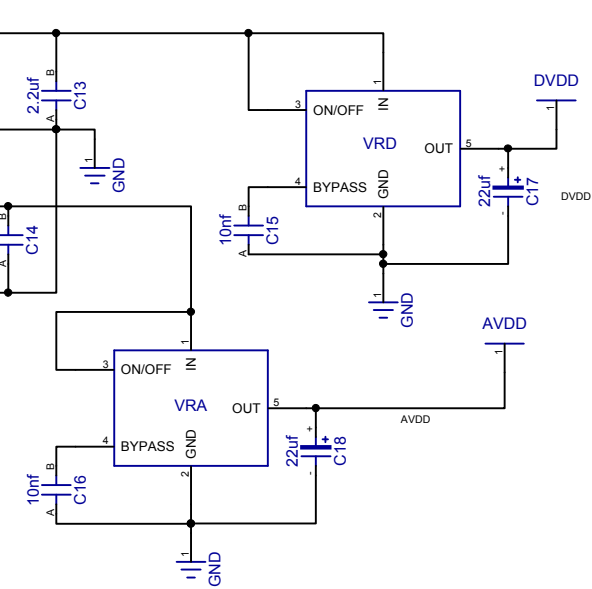

2

1

Jumpers

Controller

Digital In

Analog Out

OPUS Modular, DAC			
Russ White			
Copyright 2007	SIZE	FSCM NO.	DWG NO.
DIY Use Only	SCALE	Sheet 1	

2