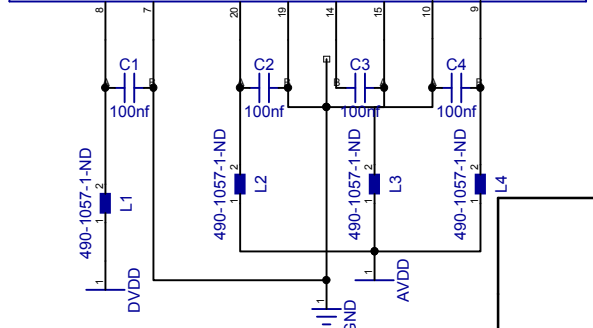

2

1

Jumpers

Controller

Digital In

Analog Out

OPUS Modular, DAC			
Russ White			
Copyright 2007	SIZE	FSCM NO.	DWG NO.
DIY Use Only	SCALE	Sheet 1	

2