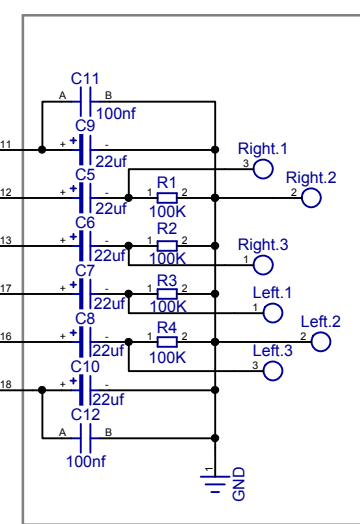

2

1

Jumpers

Controller

Digital In

Analog Out

OPUS Modular, DAC			
Russ White			
Copyright 2007	SIZE	FSCM NO.	DWG NO.
DIY Use Only	SCALE	Sheet 1	

2